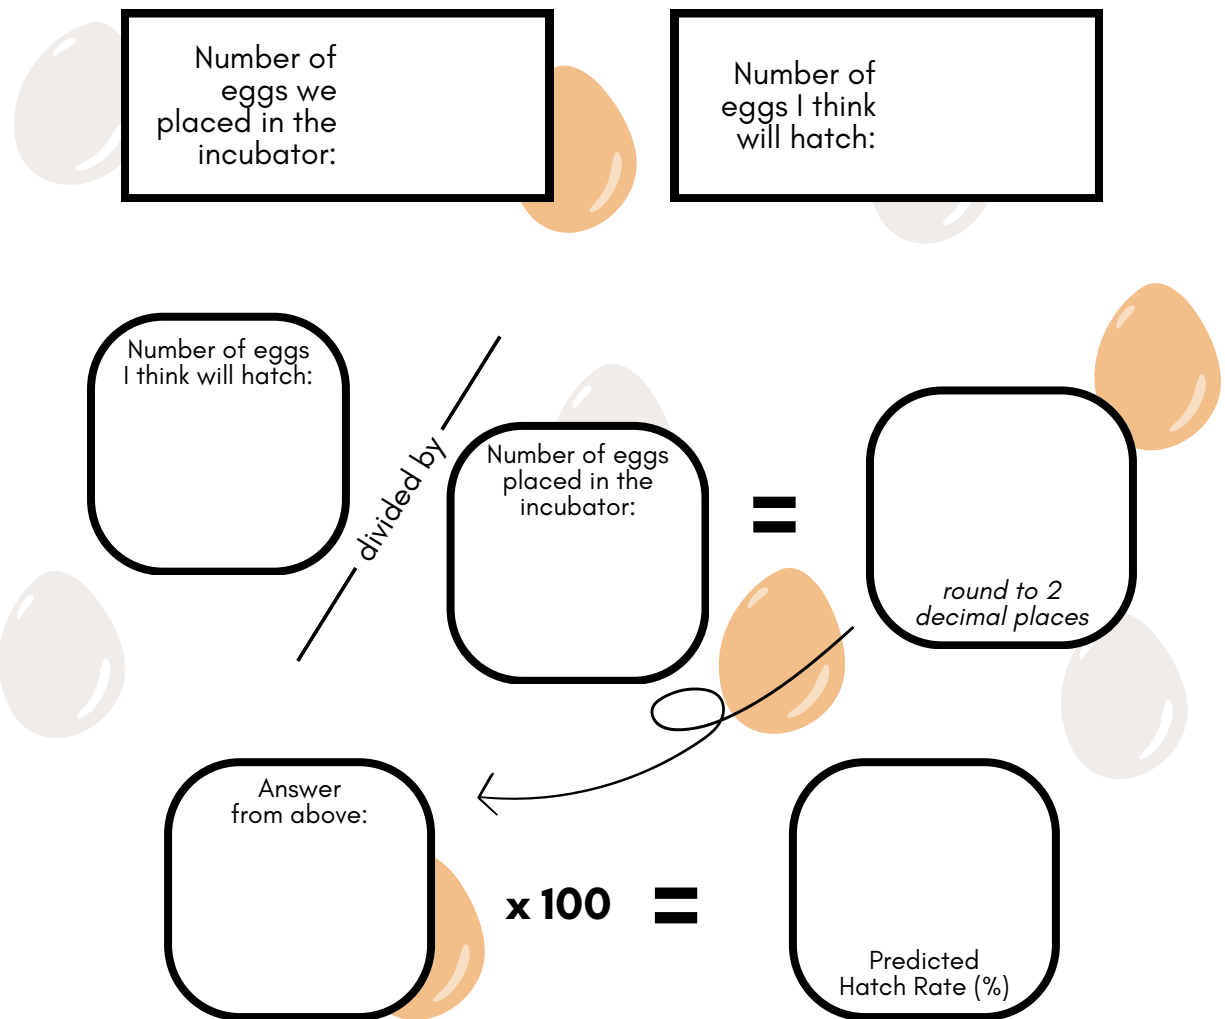

HATCH PREDICTION

Predict the number of eggs that will hatch!

Hatch rate refers to the percentage of eggs that hatch from a “set” placed in an incubator at one time. Because not all eggs in a set were laid or fertilized at exactly the same time, and because not all incubators provide perfect conditions 100% of the time, there is no guarantee that every egg placed in an incubator at once will hatch.